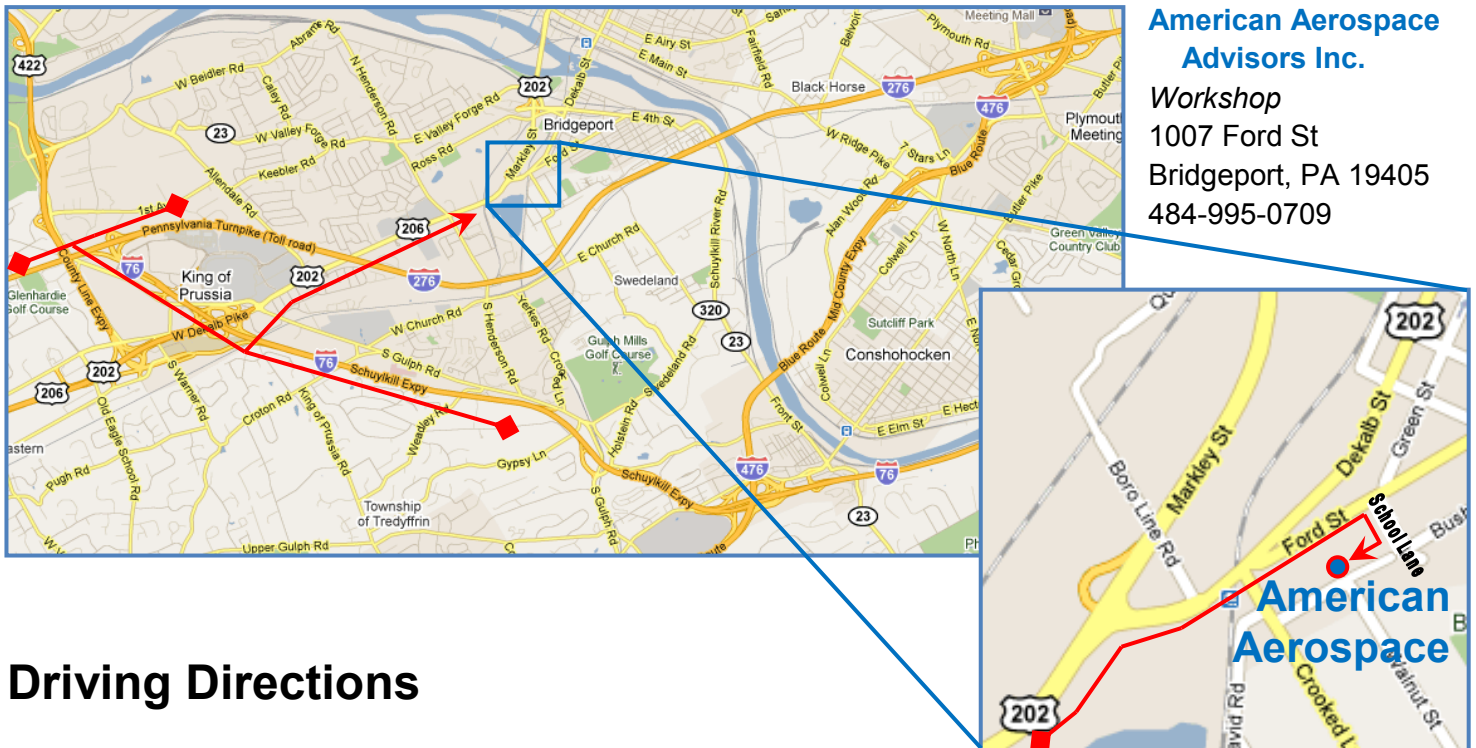

FOLLOW THE RED ARROWS

**American Aerospace
Advisors Inc.**
Workshop
1007 Ford St
Bridgeport, PA 19405
484-995-0709

Driving Directions

Coming West on 76:

- At King of Prussia, exit to 202 North (exit 328B)
- **GO TO FINAL DIRECTIONS (below)**

FINAL DIRECTIONS:

- Proceed approximately 2.2 miles on 202 North
- Turn right (it is more like a freeway exit, with a green direction sign) at East Dekalb Pike (route 202)
- Proceed up the hill to the light at Crooked Lane
- **DO NOT TURN RIGHT ONTO CROOKED LANE:**
- Instead, veer right onto Ford St (you will pass Bridgeport Rib House on your right, on the far corner of Crooked Lane)
- Within a block, you will see a sign for American Aerospace on your right
- Turn right at the next street, which is School Lane
- Proceed up hill and turn right into the first drive, with a mailbox labeled "1007 Ford St"
- Park, and walk to the left of the garage doors; turn right and come in the side door

Coming East or West on 276:

- Exit onto 76 East
- Proceed 1 mile and exit onto 202 North (exit 328B)
- **GO TO FINAL DIRECTIONS (below)**