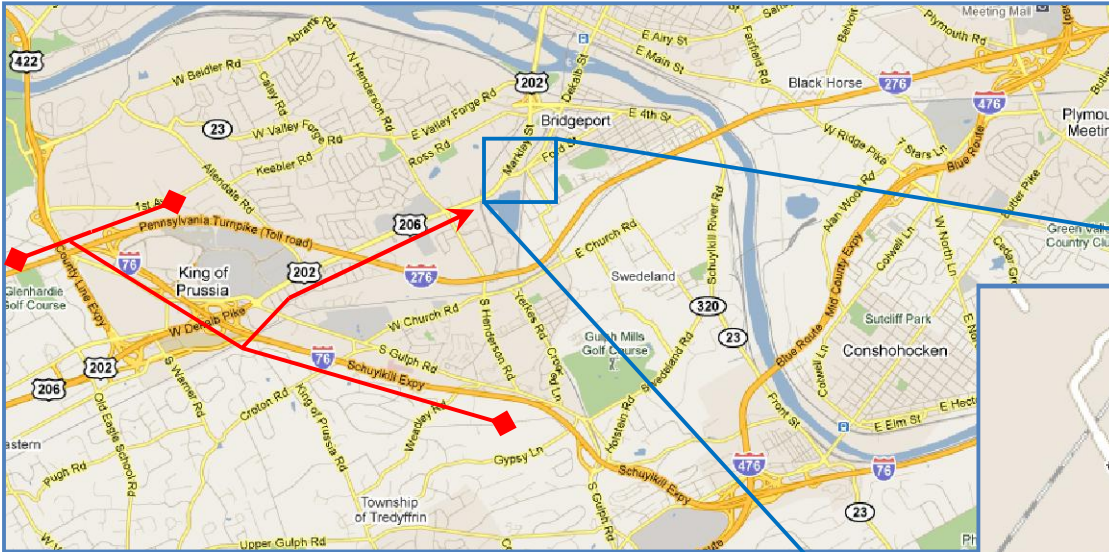

FOLLOW THE RED ARROWS

**American Aerospace
Advisors Inc.**

1107 Ford St
Bridgeport, PA 19405
484-995-0709

Driving Directions

Coming West on 76:

- At King of Prussia, exit to 202 North (Exit 328B)
- **GO TO FINAL DIRECTIONS (below)**

FINAL DIRECTIONS:

- Proceed approximately 2.2 miles on 202 North
- Turn right (it is more like a freeway exit, with a green direction sign) at East DeKalb Pike (Route 202)
- Proceed up the hill to the light
- **DO NOT TURN RIGHT ONTO CROOKED LANE:**
- Instead, veer right onto Ford St (you will pass Bridgeport Rib House on your right, on the far corner of Crooked Lane)
- Within a block, you will see a sign for American Aerospace on your right
- Turn right at the next street, School Lane
- Proceed up hill and turn right into the first drive, with a mailbox labeled "1007 Ford St"
- AAI is at the back of the building (the garage door on the right)

Coming East or West on 276:

- Exit onto 76 East
- Proceed 1 mile and exit onto 202 North (Exit 328B)
- **GO TO FINAL DIRECTIONS (below)**